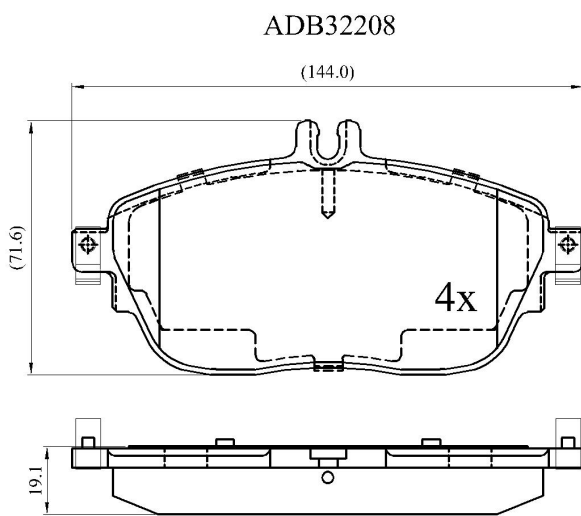

Make: MERCEDES

Model: B 180

Part Number: ADB32208

Vehicle Manufacturing/Engine:

Specifications

Fitting Position

:

Front

Model Date	:	11/11-
Or. Caliper	:	
WVA	:	24869
FMSI	:	
Length	:	143.9
Width	:	72.5
Thickness	:	19.1