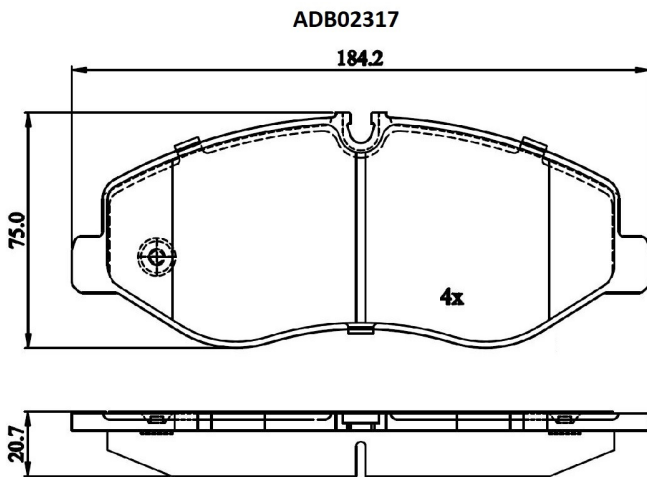

Make: MERCEDES

Model: C447

Part Number: ADB02317

Vehicle Manufacturing/Engine:

Specifications

Fitting Position	:	Front
Model Date	:	03/15 ->
Or. Caliper	:	
WVA	:	22062

FMSI	:	
Length	:	184
Width	:	75
Thickness	:	20.7