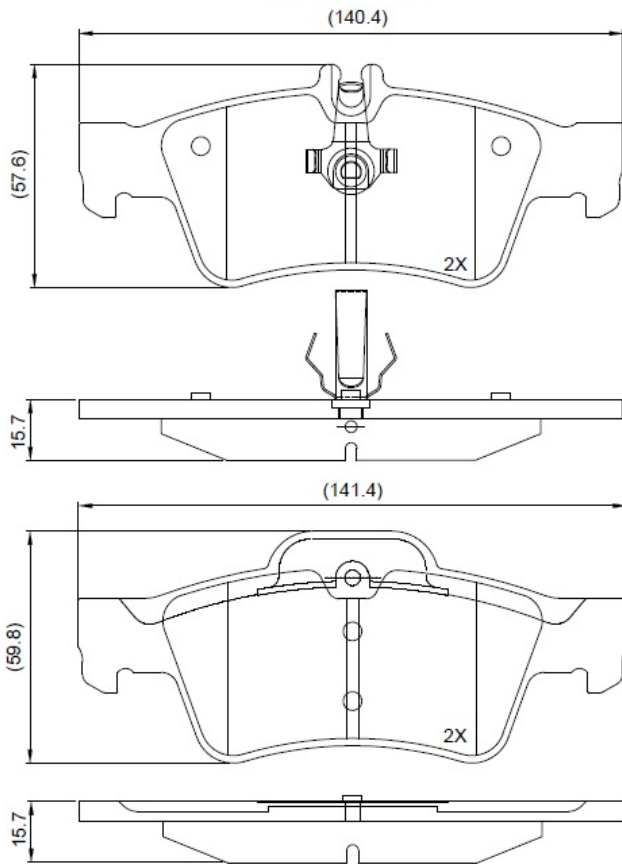

Make: MERCEDES

Model: CL550

Part Number: ADB03371

Vehicle Manufacturing/Engine:

ADB03371

Specifications

Fitting Position

:

Rear

Model Date	:	07-Aug
Or. Caliper	:	
WVA	:	
FMSI	:	7888-D986
Length	:	140.4/141.4
Width	:	57.6/59.8
Thickness	:	15.7