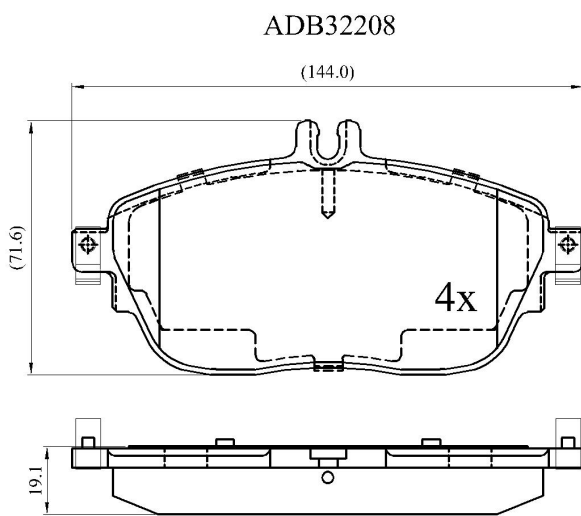

Make: MERCEDES

Model: CLA 200 CDI /d

Part Number: ADB32208

Vehicle Manufacturing/Engine:

Specifications

Fitting Position

:

Front

Model Date	:	07/14-
Or. Caliper	:	
WVA	:	24869
FMSI	:	
Length	:	143.9
Width	:	72.5
Thickness	:	19.1