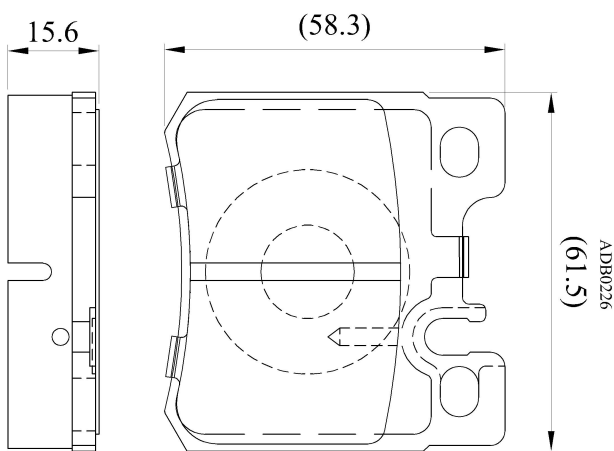

Make: MERCEDES

Model: CLK Class (W208)

Part Number: ADB0226

Vehicle Manufacturing/Engine:

Specifications

Fitting Position	:	Rear
Model Date	:	01/97->
Or. Caliper	:	Ate
WVA	:	21197
FMSI	:	
Length	:	61.5
Width	:	58.3
Thickness	:	15