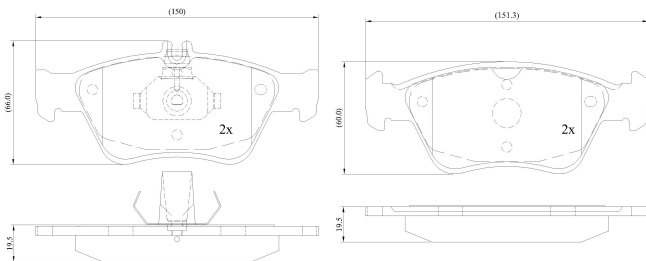

Make: MERCEDES

Model: CLK Class (W208)

Part Number: ADB0274

Vehicle Manufacturing/Engine:

ADB0274

Specifications

Fitting Position	:	Front
Model Date	:	01/97->
Or. Caliper	:	Ate
WVA	:	21664
FMSI	:	
Length	:	151.3

Width	:	60.0/66.0
Thickness	:	19