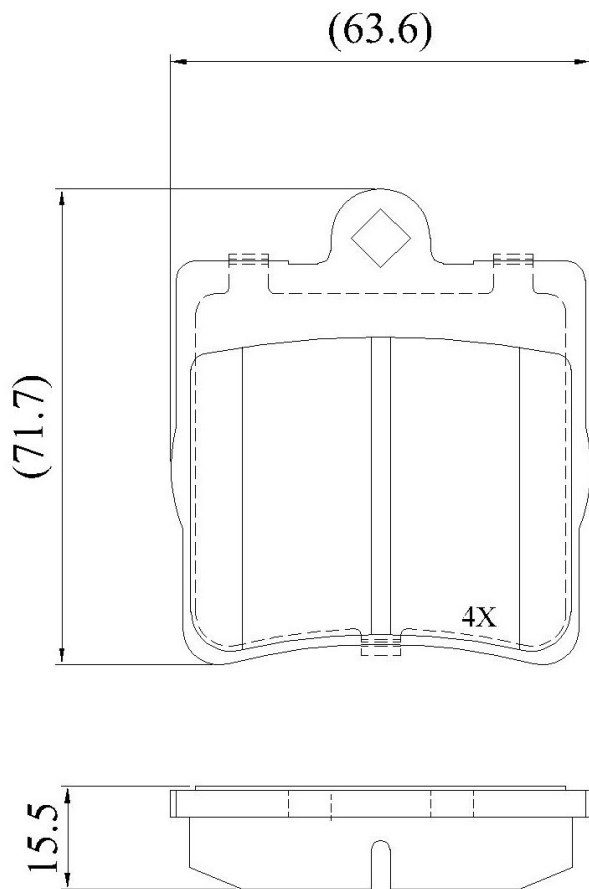

Make: MERCEDES

Model: CLK Class (W208)

Part Number: ADB0454

Vehicle Manufacturing/Engine:

ADB0454

Specifications

Fitting Position	:	Rear
Model Date	:	01/97->
Or. Caliper	:	Ate
WVA	:	21919
FMSI	:	
Length	:	63.4
Width	:	71.5
Thickness	:	15.5