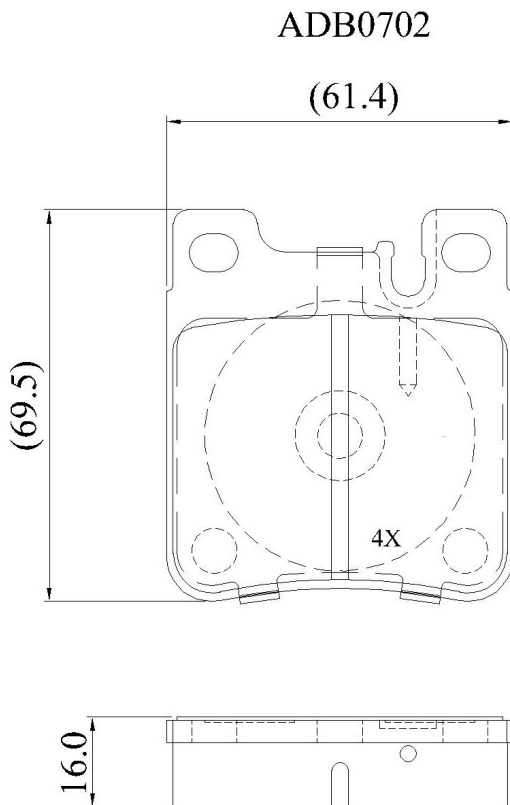

Make: MERCEDES

Model: CLK Class (W208)

Part Number: ADB0702

Vehicle Manufacturing/Engine:

Specifications

Fitting Position	:	Rear
Model Date	:	01/97->

Or. Caliper	:	Ate/Bendix
WVA	:	21305
FMSI	:	
Length	:	61.4
Width	:	69.5
Thickness	:	16