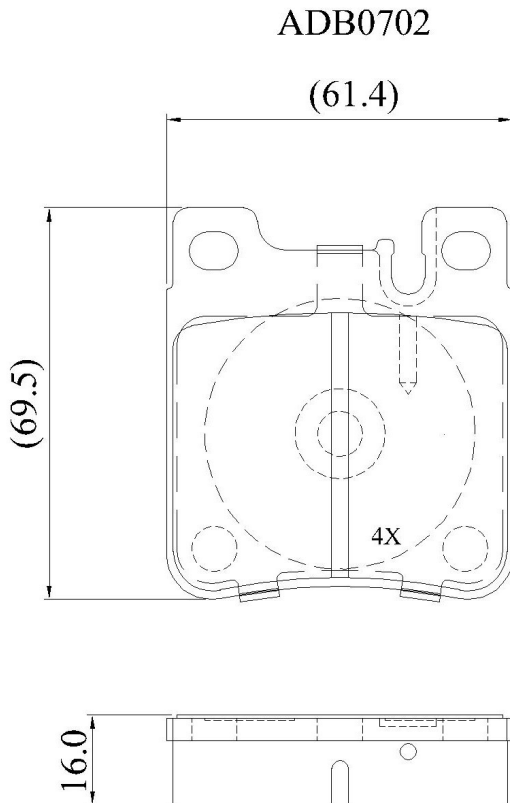

Make: MERCEDES

Model: CLK Class (W208)

Part Number: ADB0702

Vehicle Manufacturing/Engine:

Specifications

Fitting Position	:	Rear
Model Date	:	02/98->

Or. Caliper	:	Ate/Bendix
WVA	:	21305
FMSI	:	
Length	:	61.4
Width	:	69.5
Thickness	:	16