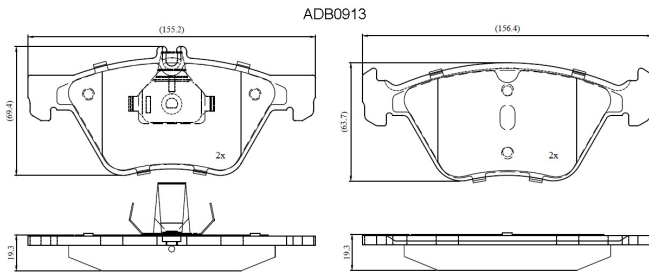

Make: MERCEDES

Model: CLK Class (W208)

Part Number: ADB0913

Vehicle Manufacturing/Engine:

Specifications

Fitting Position	:	Front
Model Date	:	02/98->
Or. Caliper	:	Ate
WVA	:	21670
FMSI	:	
Length	:	155.2/156.4
Width	:	69.4/63.7

Thickness : 19.3