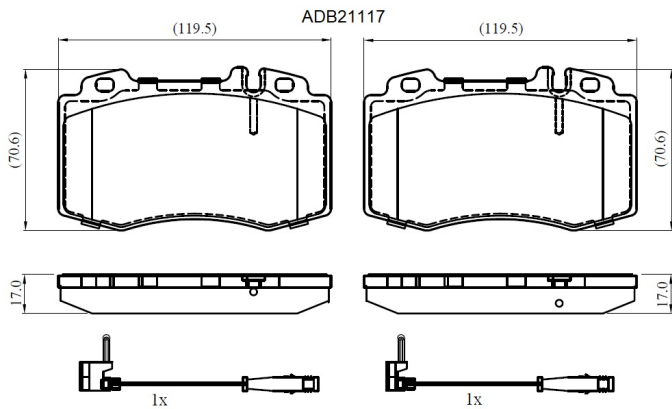

Make: MERCEDES

Model: E Class (211)

Part Number: ADB21117

Vehicle Manufacturing/Engine:

Specifications

Fitting Position	:	Front
Model Date	:	02-Sep
Or. Caliper	:	
WVA	:	23271
FMSI	:	

Length	:	119.5
Width	:	70.6
Thickness	:	17