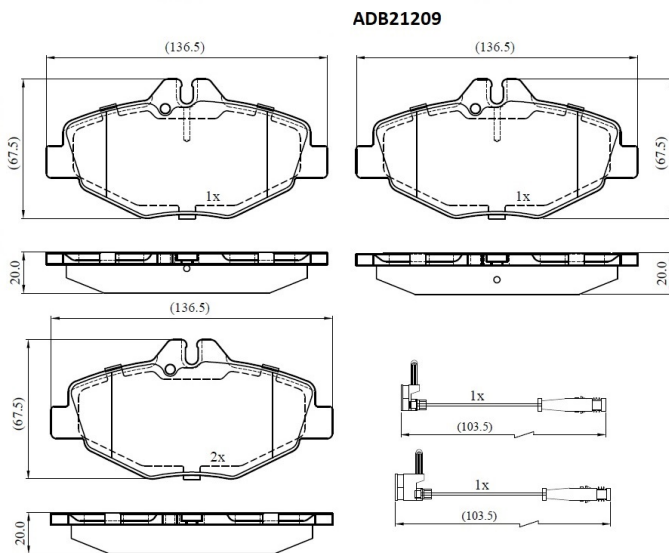

Make: MERCEDES

Model: E Class (211)

Part Number: ADB21209

Vehicle Manufacturing/Engine:

Specifications

Fitting Position	:	Front
Model Date	:	02-Sep
Or. Caliper	:	

WVA	:	23743
FMSI	:	
Length	:	136.5
Width	:	67.5
Thickness	:	20