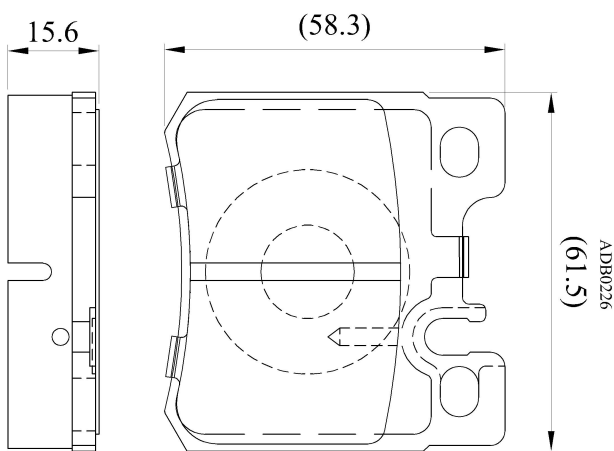

Make: MERCEDES

Model: E Class (W210)

Part Number: ADB0226

Vehicle Manufacturing/Engine:

Specifications

Fitting Position	:	Rear
Model Date	:	06/95-03/02
Or. Caliper	:	Ate
WVA	:	21197
FMSI	:	
Length	:	61.5
Width	:	58.3
Thickness	:	15