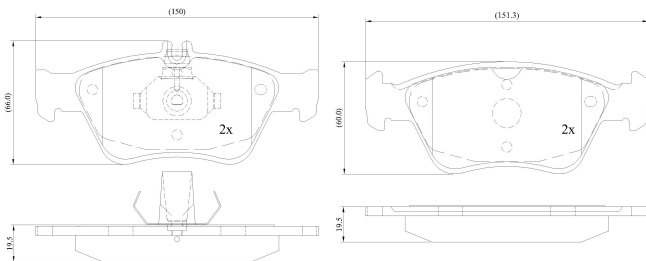

Make: MERCEDES

Model: E Class (W210)

Part Number: ADB0274

Vehicle Manufacturing/Engine:

ADB0274

Specifications

Fitting Position	:	Front
Model Date	:	06/95-03/02
Or. Caliper	:	Ate
WVA	:	21664
FMSI	:	
Length	:	151.3

Width	:	60.0/66.0
Thickness	:	19