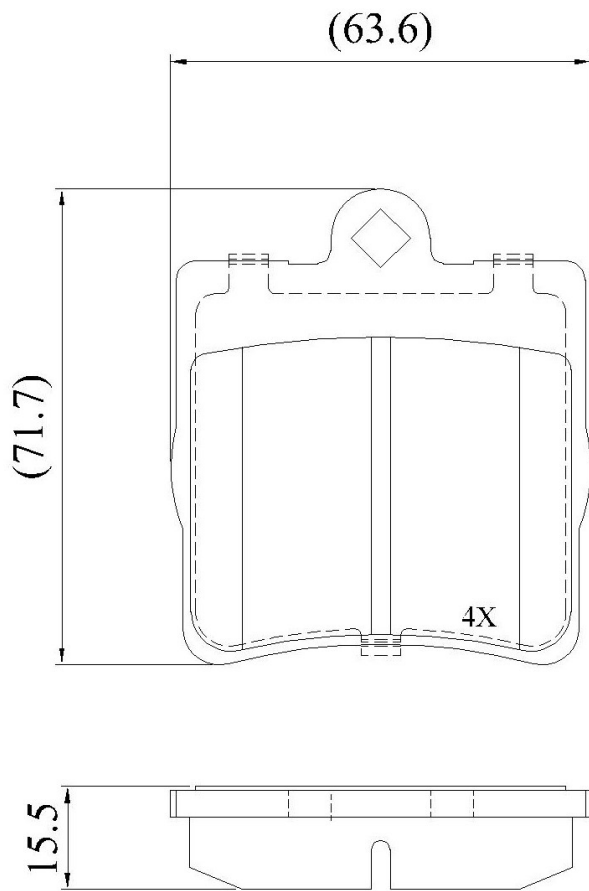

Make: MERCEDES

Model: E Class (W210)

Part Number: ADB0454

Vehicle Manufacturing/Engine:

ADB0454

Specifications

Fitting Position	:	Rear
Model Date	:	06/95-03/02
Or. Caliper	:	Ate
WVA	:	21919
FMSI	:	
Length	:	63.4
Width	:	71.5
Thickness	:	15.5