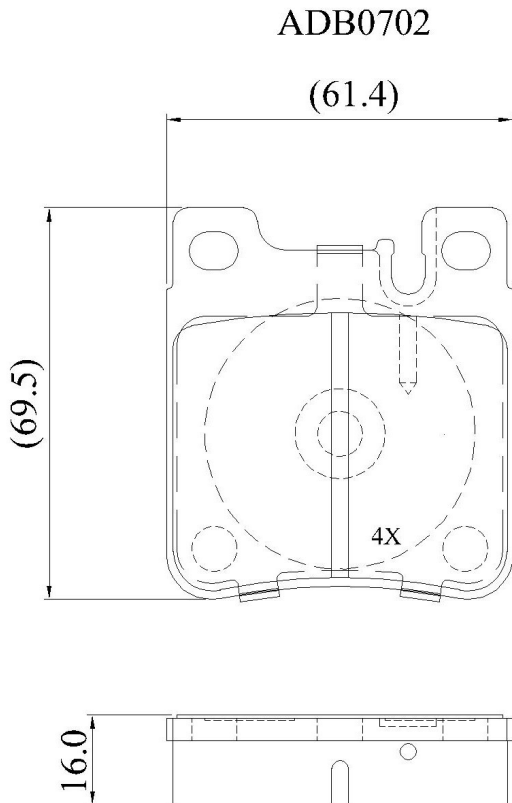

Make: MERCEDES

Model: E Class (W210)

Part Number: ADB0702

Vehicle Manufacturing/Engine:

Specifications

Fitting Position	:	Rear
Model Date	:	06/95-03/02

Or. Caliper	:	Ate/Bendix
WVA	:	21305
FMSI	:	
Length	:	61.4
Width	:	69.5
Thickness	:	16