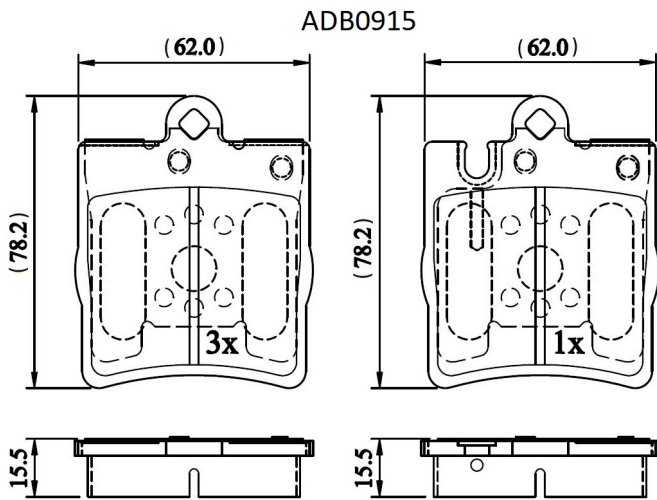

Make: MERCEDES

Model: E Class (W210)

Part Number: ADB0915

Vehicle Manufacturing/Engine:

Specifications

Fitting Position	:	Rear
Model Date	:	02/98-03/02
Or. Caliper	:	Ate

WVA	:	21899
FMSI	:	
Length	:	62
Width	:	78.2
Thickness	:	15.5