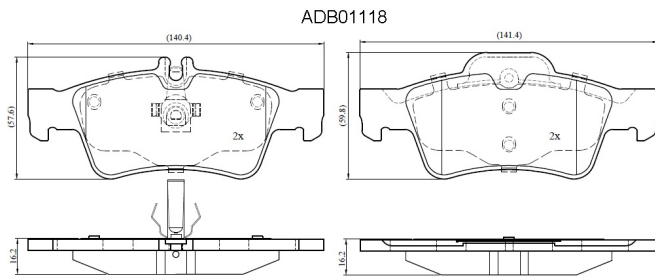

Make: MERCEDES

Model: E Class

Part Number: ADB01118

Vehicle Manufacturing/Engine:

Specifications

Fitting Position	:	Rear
Model Date	:	01/09->
Or. Caliper	:	Lucas
WVA	:	
FMSI	:	
Length	:	140.4
Width	:	57.6/59.8

Thickness

:

16.5