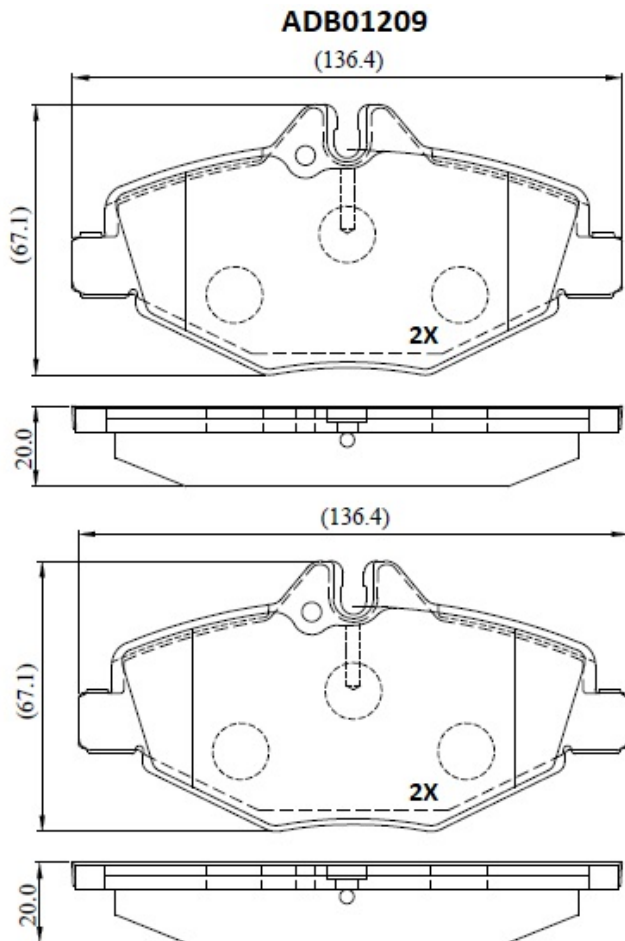

Make: MERCEDES

Model: E Class

Part Number: ADB01209

Vehicle Manufacturing/Engine:

Specifications

Fitting Position	:	Front
Model Date	:	03/02->
Or. Caliper	:	Bosch
WVA	:	23743
FMSI	:	
Length	:	136.5
Width	:	67.5
Thickness	:	20