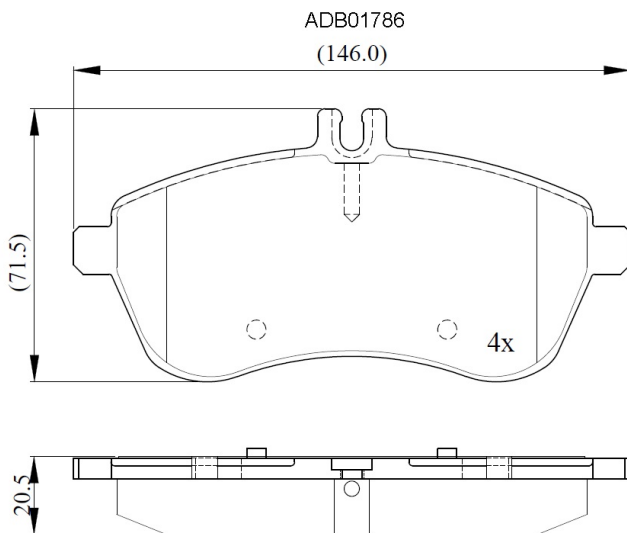

Make: MERCEDES

Model: E Class

Part Number: ADB01786

Vehicle Manufacturing/Engine:

Specifications

Fitting Position	:	Front
Model Date	:	01/09->
Or. Caliper	:	Lucas

WVA	:	24306
FMSI	:	
Length	:	146.1
Width	:	71.5
Thickness	:	20.5