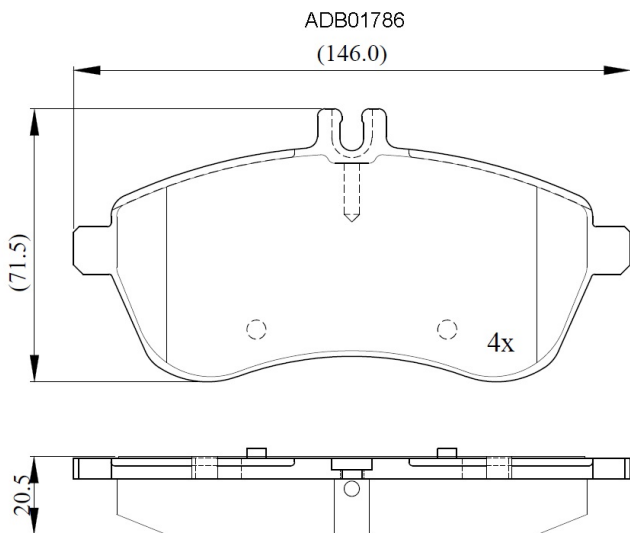

Make: MERCEDES

Model: E Class

Part Number: ADB01786

Vehicle Manufacturing/Engine:

Specifications

Fitting Position	:	Front
Model Date	:	01/10->
Or. Caliper	:	Lucas

WVA	:	24306
FMSI	:	
Length	:	146.1
Width	:	71.5
Thickness	:	20.5