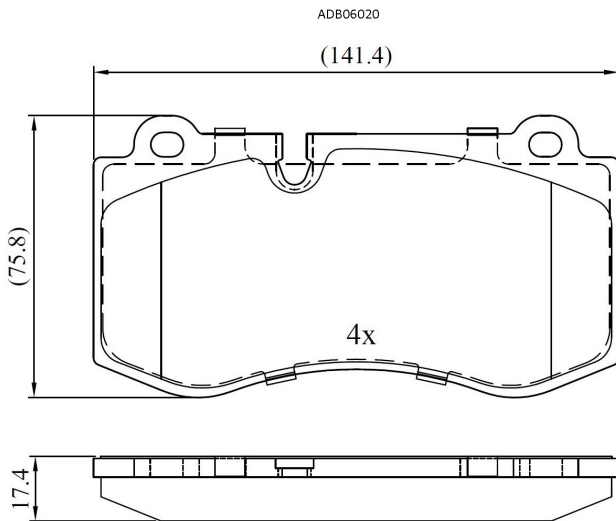

Make: MERCEDES

Model: E Class

Part Number: ADB06020

Vehicle Manufacturing/Engine:

Specifications

Fitting Position	:	Front
Model Date	:	04-Sep
Or. Caliper	:	

WVA	:	
FMSI	:	
Length	:	141.5
Width	:	75.8
Thickness	:	17.4