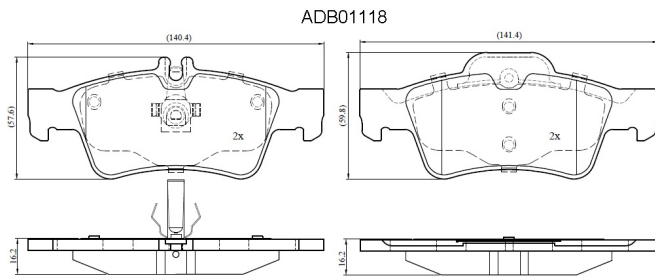

Make: MERCEDES

Model: E200

Part Number: ADB01118

Vehicle Manufacturing/Engine:

Specifications

Fitting Position	:	Rear
Model Date	:	08/02->
Or. Caliper	:	Ate
WVA	:	23334/23335
FMSI	:	
Length	:	140.4
Width	:	57.6/59.8

Thickness : 16.5