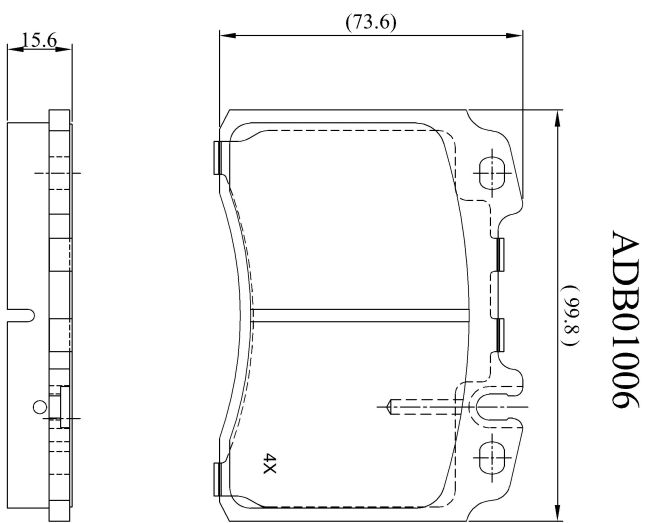

Make: MERCEDES

Model: E320

Part Number: ADB01006

Vehicle Manufacturing/Engine:

Specifications

Fitting Position	:	Front
Model Date	:	06/93-07/98
Or. Caliper	:	Lucas
WVA	:	21153
FMSI	:	
Length	:	99.8
Width	:	73.6
Thickness	:	15.6