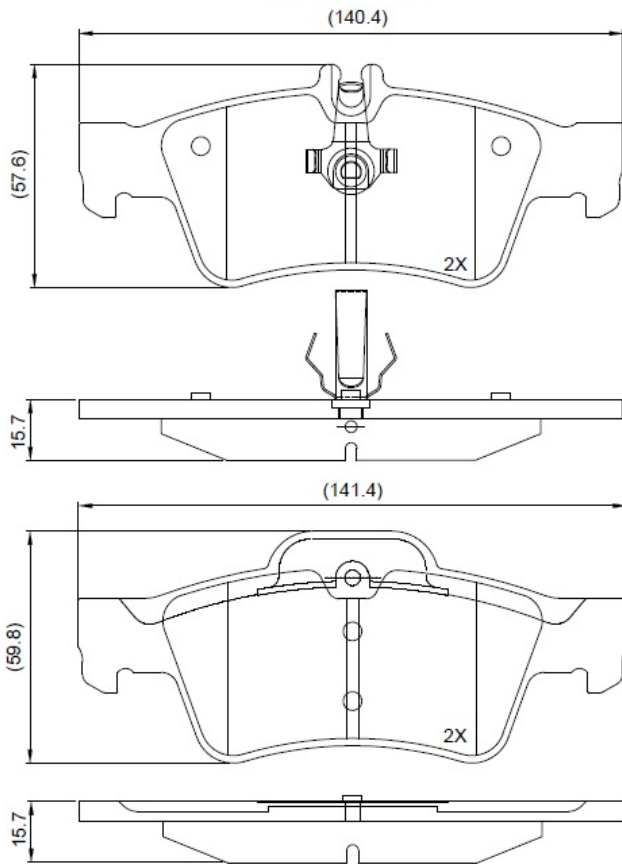

Make: MERCEDES

Model: E320

Part Number: ADB03371

Vehicle Manufacturing/Engine:

ADB03371

Specifications

Fitting Position

:

Rear

Model Date	:	03-Aug
Or. Caliper	:	
WVA	:	
FMSI	:	7888-D986
Length	:	140.4/141.4
Width	:	57.6/59.8
Thickness	:	15.7