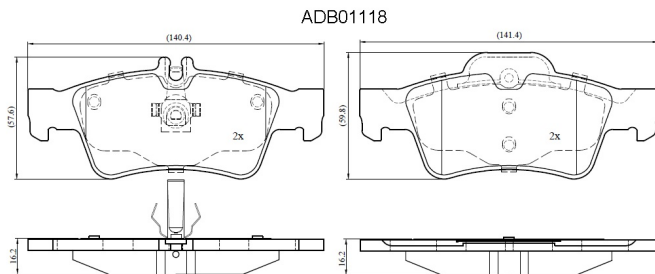

Make: MERCEDES

Model: E55

Part Number: ADB01118

Vehicle Manufacturing/Engine:

Specifications

| | | |
|-------------------------|---|-------------|
| Fitting Position | : | Rear |
| Model Date | : | 11/02-> |
| Or. Caliper | : | Ate |
| WVA | : | 23334/23335 |
| FMSI | : | |
| Length | : | 140.4 |
| Width | : | 57.6/59.8 |

Thickness

:

16.5