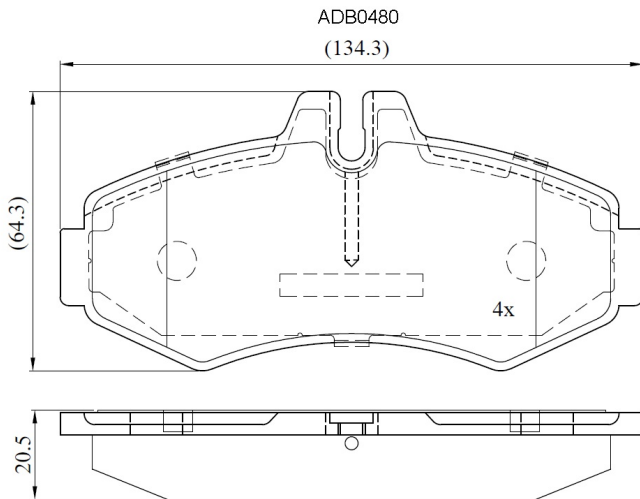

Make: MERCEDES

Model: G Class (G630)

Part Number: ADB0480

Vehicle Manufacturing/Engine:

Specifications

Fitting Position	:	Front
Model Date	:	08/96->
Or. Caliper	:	Bosch

WVA	:	23022
FMSI	:	
Length	:	134.3
Width	:	64.3
Thickness	:	20.5