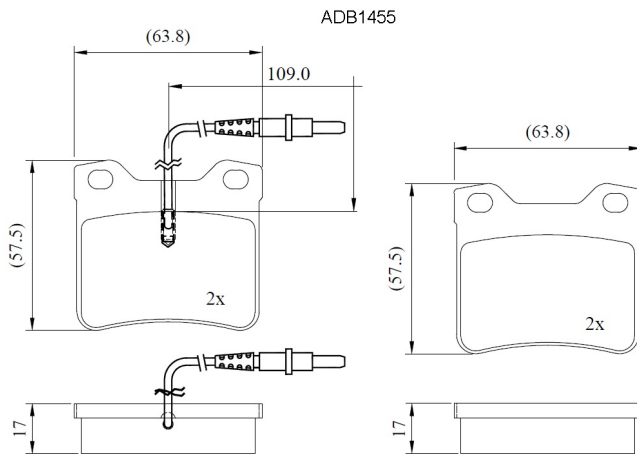

Make: MERCEDES

Model: G Class (G630)

Part Number: ADB1455

Vehicle Manufacturing/Engine:

Specifications

Fitting Position	:	Rear
Model Date	:	08/96->
Or. Caliper	:	Ate
WVA	:	21904

FMSI	:	
Length	:	63.8
Width	:	57.5
Thickness	:	17