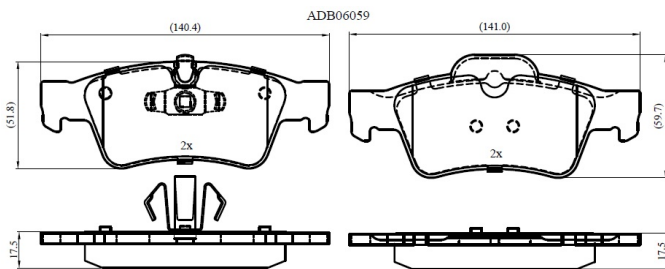

Make: MERCEDES

Model: M Class

Part Number: ADB06059

Vehicle Manufacturing/Engine:

Specifications

Fitting Position	:	Rear
Model Date	:	05-Sep
Or. Caliper	:	
WVA	:	
FMSI	:	
Length	:	140.20/141.20
Width	:	51.80/59.60

Thickness : 17.5