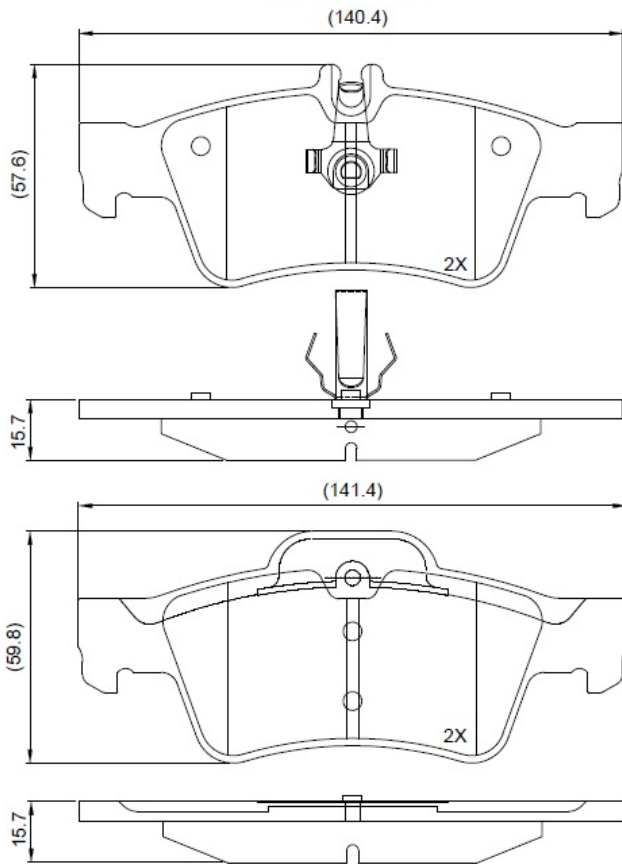

Make: MERCEDES

Model: S500

Part Number: ADB03371

Vehicle Manufacturing/Engine:

ADB03371

Specifications

Fitting Position

:

Rear

Model Date	:	03-Jun
Or. Caliper	:	
WVA	:	
FMSI	:	7888-D986
Length	:	140.4/141.4
Width	:	57.6/59.8
Thickness	:	15.7