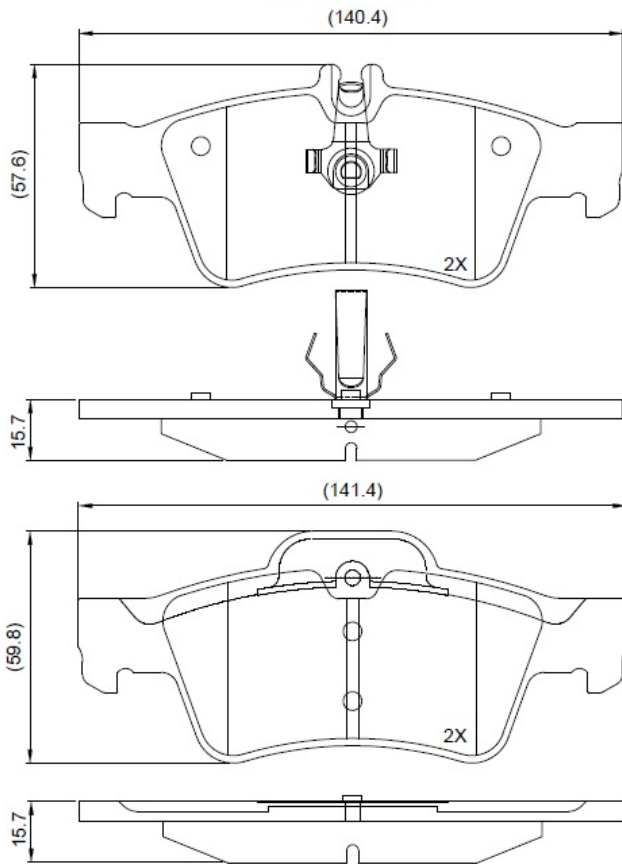

Make: MERCEDES

Model: S600

Part Number: ADB03371

Vehicle Manufacturing/Engine:

ADB03371

Specifications

Fitting Position

:

Rear

Model Date	:	07-Oct
Or. Caliper	:	
WVA	:	
FMSI	:	7888-D986
Length	:	140.4/141.4
Width	:	57.6/59.8
Thickness	:	15.7