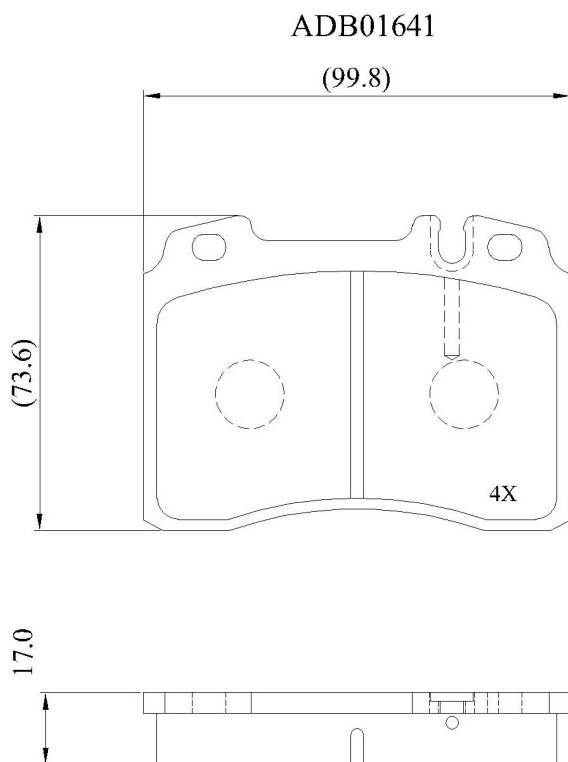

Make: MERCEDES

Model: SL55 AMG

Part Number: ADB01641

Vehicle Manufacturing/Engine:

Specifications

Fitting Position	:	Front
Model Date	:	08/99-07/01
Or. Caliper	:	Lucas
WVA	:	21153
FMSI	:	
Length	:	99.8
Width	:	73.6
Thickness	:	17