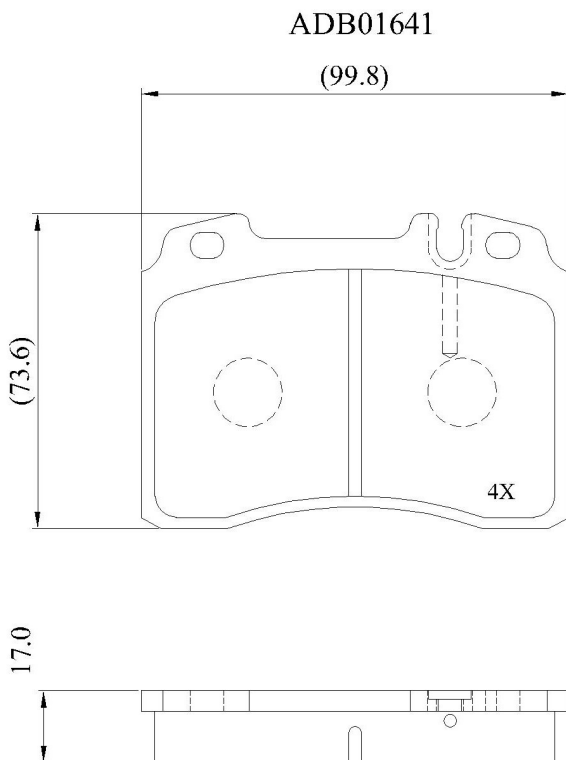

Make: MERCEDES

Model: SL60 AMG

Part Number: ADB01641

Vehicle Manufacturing/Engine:

Specifications

Fitting Position	:	Front
Model Date	:	11/94-07/99
Or. Caliper	:	Lucas
WVA	:	21153
FMSI	:	
Length	:	99.8
Width	:	73.6
Thickness	:	17