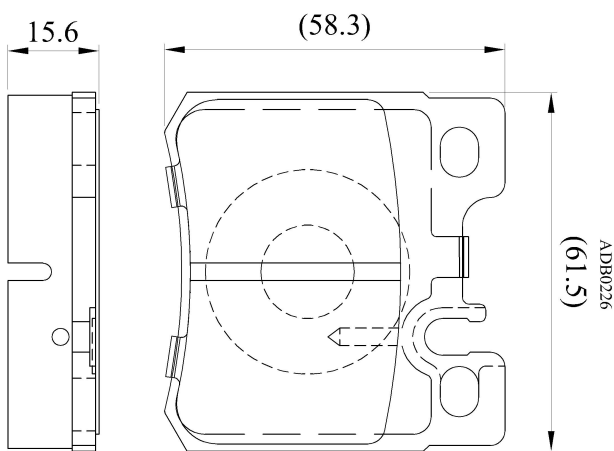

**Make: MERCEDES**

**Model: SLK Class (R170)**

**Part Number: ADB0226**

**Vehicle Manufacturing/Engine:**

## Specifications

<b>Fitting Position</b>	:	Rear
<b>Model Date</b>	:	09/96->
<b>Or. Caliper</b>	:	Ate
<b>WVA</b>	:	21197
<b>FMSI</b>	:	
<b>Length</b>	:	61.5
<b>Width</b>	:	58.3
<b>Thickness</b>	:	15