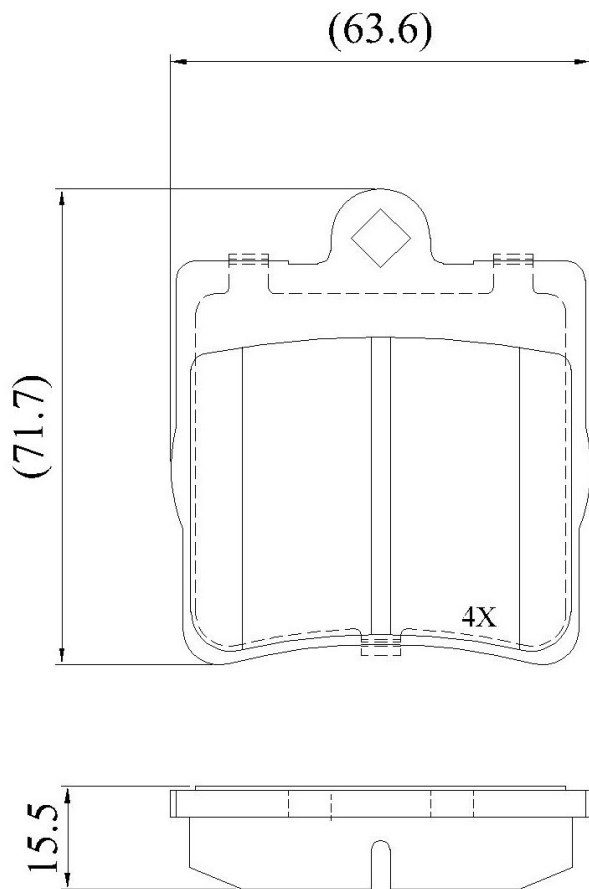

Make: MERCEDES

Model: SLK Class (R170)

Part Number: ADB0454

Vehicle Manufacturing/Engine:

ADB0454

Specifications

Fitting Position	:	Rear
Model Date	:	09/96->
Or. Caliper	:	Ate
WVA	:	21919
FMSI	:	
Length	:	63.4
Width	:	71.5
Thickness	:	15.5