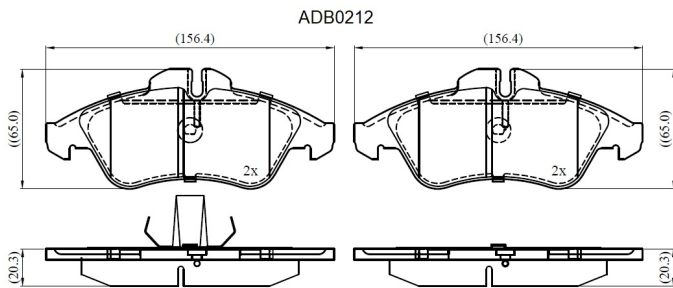

Make: MERCEDES

Model: Sprinter

Part Number: ADB0212

Vehicle Manufacturing/Engine:

Specifications

Fitting Position	:	Front
Model Date	:	01/96->
Or. Caliper	:	Ate
WVA	:	21576
FMSI	:	
Length	:	156.4
Width	:	65

Thickness

:

19.3