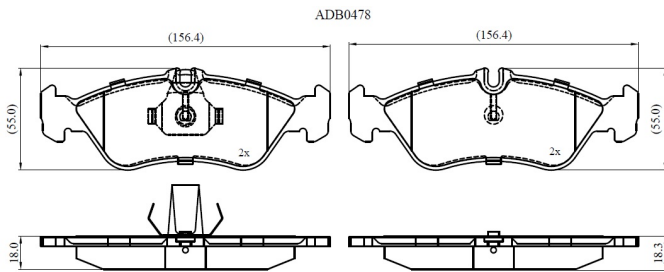

Make: MERCEDES

Model: Sprinter

Part Number: ADB0478

Vehicle Manufacturing/Engine:

Specifications

Fitting Position	:	Rear
Model Date	:	01/96->
Or. Caliper	:	Ate
WVA	:	21592
FMSI	:	
Length	:	156.3
Width	:	55

Thickness

:

18