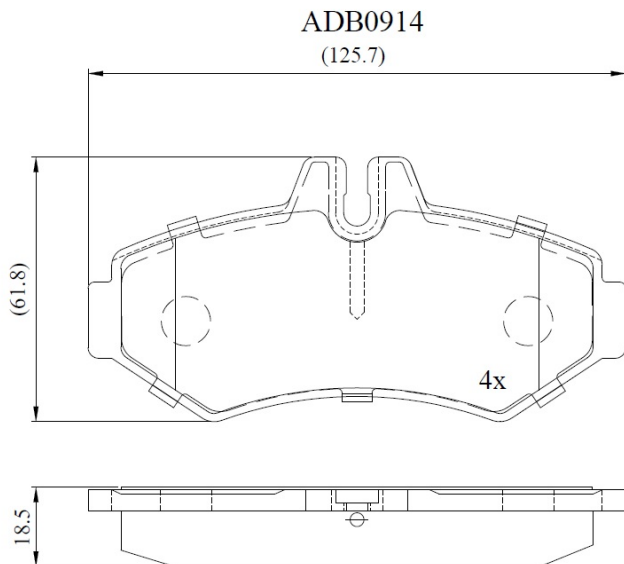

Make: MERCEDES

Model: Sprinter

Part Number: ADB0914

Vehicle Manufacturing/Engine:

Specifications

Fitting Position	:	Rear
Model Date	:	01/96->

Or. Caliper	:	Bosch
WVA	:	23021
FMSI	:	
Length	:	125.7
Width	:	61.8
Thickness	:	18.5