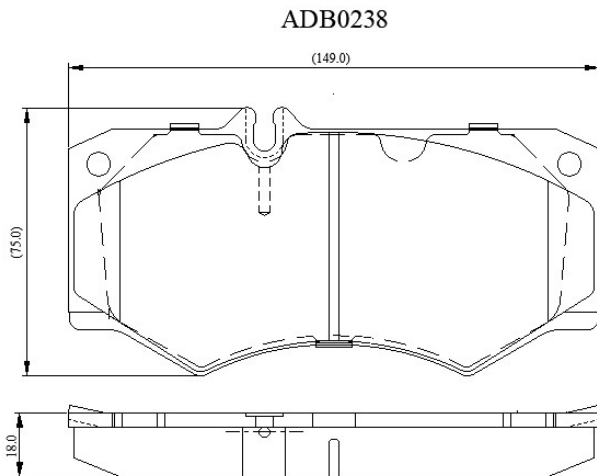

Make: MERCEDES

Model: T1 Series

Part Number: ADB0238

Vehicle Manufacturing/Engine:

Specifications

Fitting Position	:	Front
Model Date	:	01/82-01/95
Or. Caliper	:	Wabco

WVA	:	20784
FMSI	:	
Length	:	149
Width	:	75
Thickness	:	18