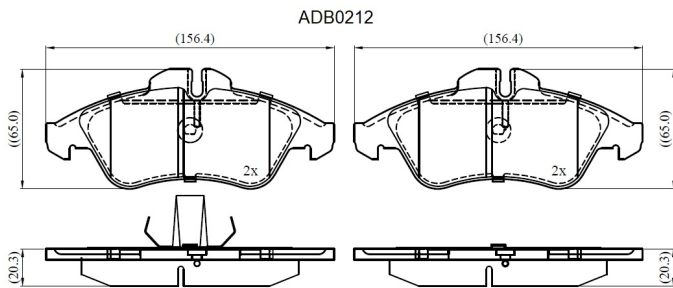

Make: MERCEDES

Model: V Class (V630)

Part Number: ADB0212

Vehicle Manufacturing/Engine:

Specifications

Fitting Position	:	Front
Model Date	:	08/96->
Or. Caliper	:	Ate
WVA	:	21576
FMSI	:	
Length	:	156.4
Width	:	65

Thickness

:

19.3