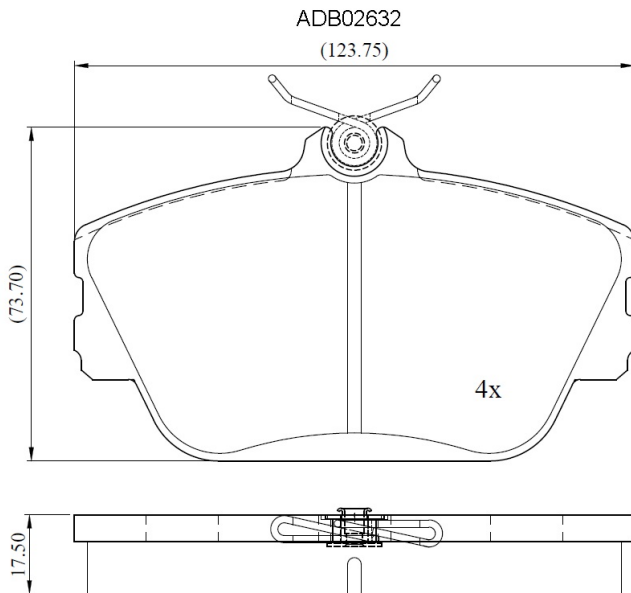

Make: MERCURY

Model: Cougar

Part Number: ADB02632

Vehicle Manufacturing/Engine:

Specifications

Fitting Position	:	Front
Model Date	:	96-97

Or. Caliper	:	
WVA	:	
FMSI	:	D598
Length	:	123.75
Width	:	73.7
Thickness	:	17.5