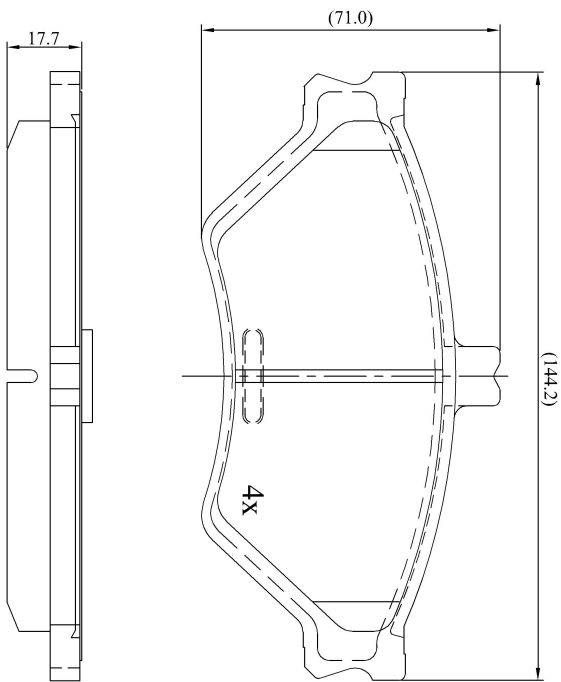

Make: MERCURY

Model: Grand Marquis Police

Part Number: ADB0769

Vehicle Manufacturing/Engine:

ADB0769

Specifications

Fitting Position	:	Front
Model Date	:	01/95->
Or. Caliper	:	
WVA	:	
FMSI	:	
Length	:	144.2
Width	:	71
Thickness	:	17.7