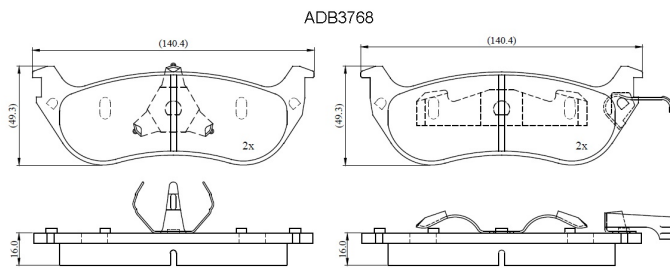

Make: MERCURY

Model: Grand Marquis Police

Part Number: ADB3768

Vehicle Manufacturing/Engine:

Specifications

Fitting Position	:	Front
Model Date	:	01/98->
Or. Caliper	:	
WVA	:	
FMSI	:	
Length	:	140.4
Width	:	49.3

Thickness

:

16