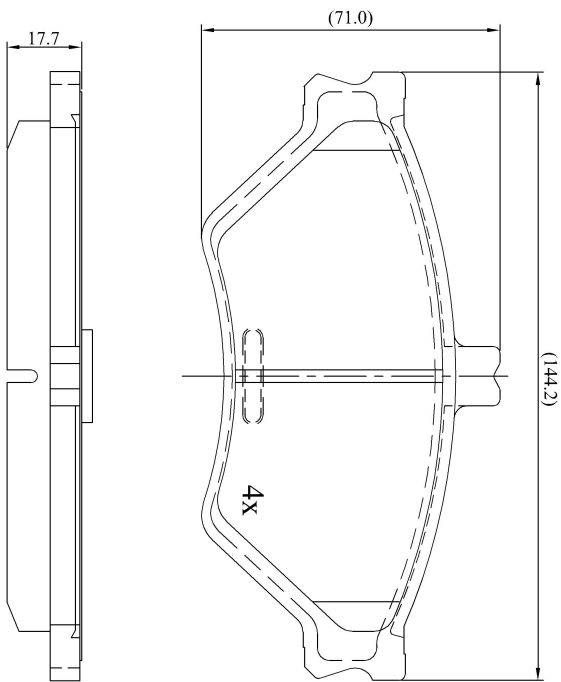

Make: MERCURY

Model: Grand Marquis

Part Number: ADB0769

Vehicle Manufacturing/Engine:

ADB0769

Specifications

Fitting Position	:	Front
Model Date	:	01/95->
Or. Caliper	:	
WVA	:	
FMSI	:	
Length	:	144.2
Width	:	71
Thickness	:	17.7