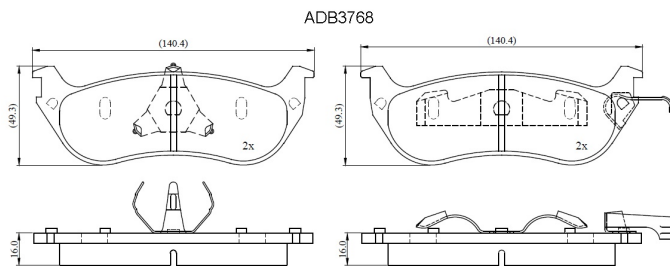

Make: MERCURY

Model: Grand Marquis

Part Number: ADB3768

Vehicle Manufacturing/Engine:

Specifications

Fitting Position	:	Front
Model Date	:	01/98->
Or. Caliper	:	
WVA	:	
FMSI	:	
Length	:	140.4
Width	:	49.3

Thickness : 16