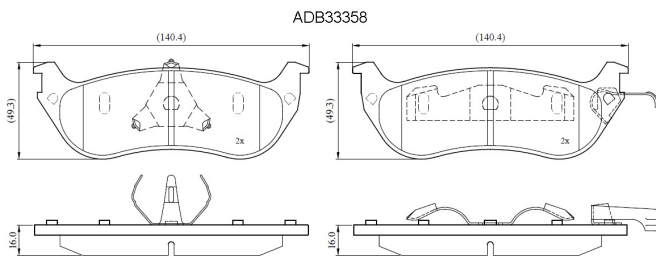

Make: MERCURY

Model: Grand Marquis

Part Number: ADB33358

Vehicle Manufacturing/Engine:

Specifications

Fitting Position	:	Rear
Model Date	:	96-02
Or. Caliper	:	
WVA	:	
FMSI	:	7555-D674
Length	:	140.4
Width	:	49.3

Thickness

:

16