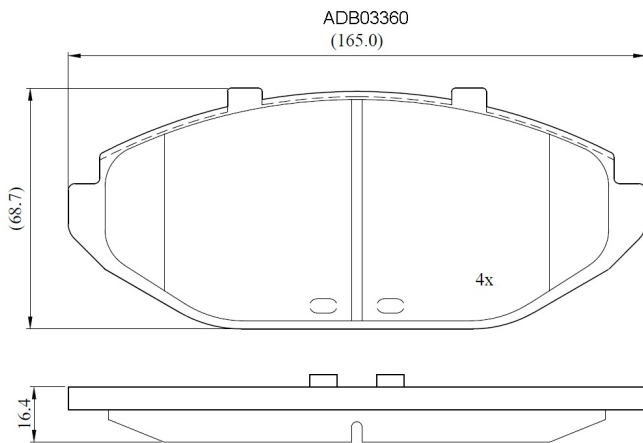

Make: MERCURY

Model: Grand Marquis

Part Number: ADB03360

Vehicle Manufacturing/Engine:

Specifications

Fitting Position	:	Front
Model Date	:	98-02
Or. Caliper	:	
WVA	:	

FMSI	:	7617-D748
Length	:	165
Width	:	68.7
Thickness	:	16.4