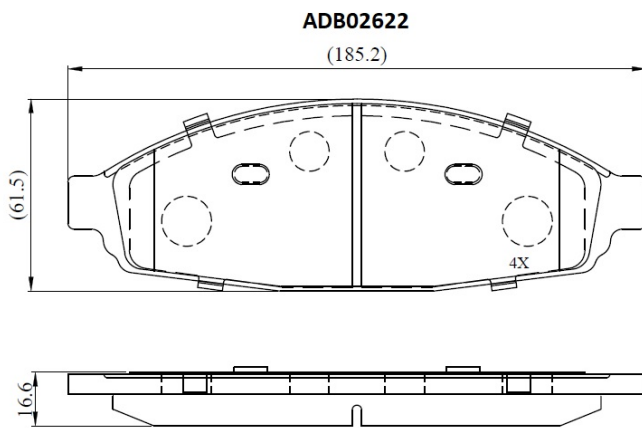

Make: MERCURY

Model: Marauder

Part Number: ADB02622

Vehicle Manufacturing/Engine:

Specifications

Fitting Position	:	Front
Model Date	:	03-Apr
Or. Caliper	:	
WVA	:	

FMSI	:	D931
Length	:	185.2
Width	:	61.5
Thickness	:	16.6