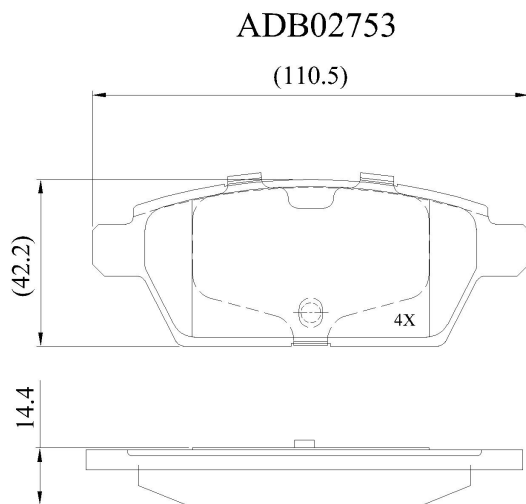

Make: MERCURY

Model: Milan Hybrid

Part Number: ADB02753

Vehicle Manufacturing/Engine:

Specifications

Fitting Position	:	Rear
Model Date	:	11-Dec
Or. Caliper	:	

WVA	:	
FMSI	:	8272-D1161
Length	:	110.5
Width	:	42.2
Thickness	:	14.4