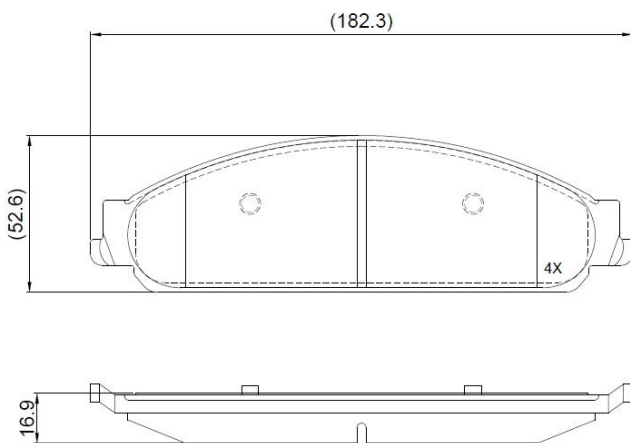

Make: MERCURY

Model: Montego

Part Number: ADB02568

Vehicle Manufacturing/Engine:

ADB02568

Specifications

Fitting Position	:	Front
Model Date	:	05-Jul
Or. Caliper	:	

WVA	:	
FMSI	:	D1070
Length	:	182.3
Width	:	52.6
Thickness	:	16.9